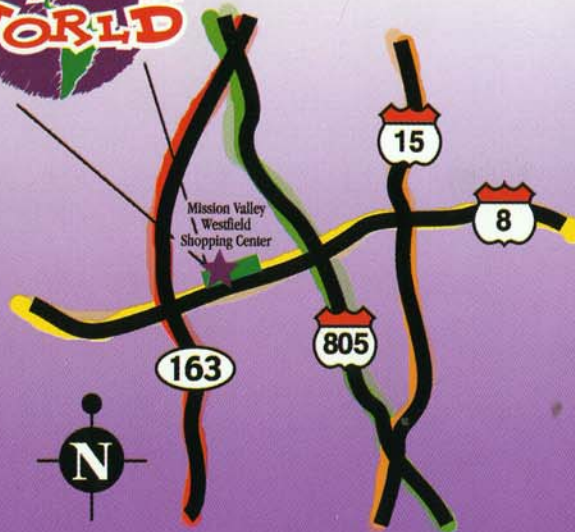

INFLATABLE WORLD

Conveniently located in
Mission Valley
at Westfield Shopping Center
(across from Target Store)

1640 Camino Del Rio North
San Diego, CA 92108
(619) 216-0199

www.inflatableworldcorp.com

Open:

Wednesday through Friday
2:00 p.m. - 7:00 p.m.

Saturday through Sunday
11:00 a.m. - 7:00 p.m.

Theme Park Duration:

April 15th thru
August 28, 2005

INFLATABLE WORLD

Let's Bounce!

Grand Opening

April 15, 2005

Sabre Tooth

Survive The **TITANIC**
Adventure Slide

Crane Fish

Rat Race
OBSTACLE CHALLENGE

Kiddiepillar

SHUTTLE
PLAY SPACE

TWISTER TWISTER
TM